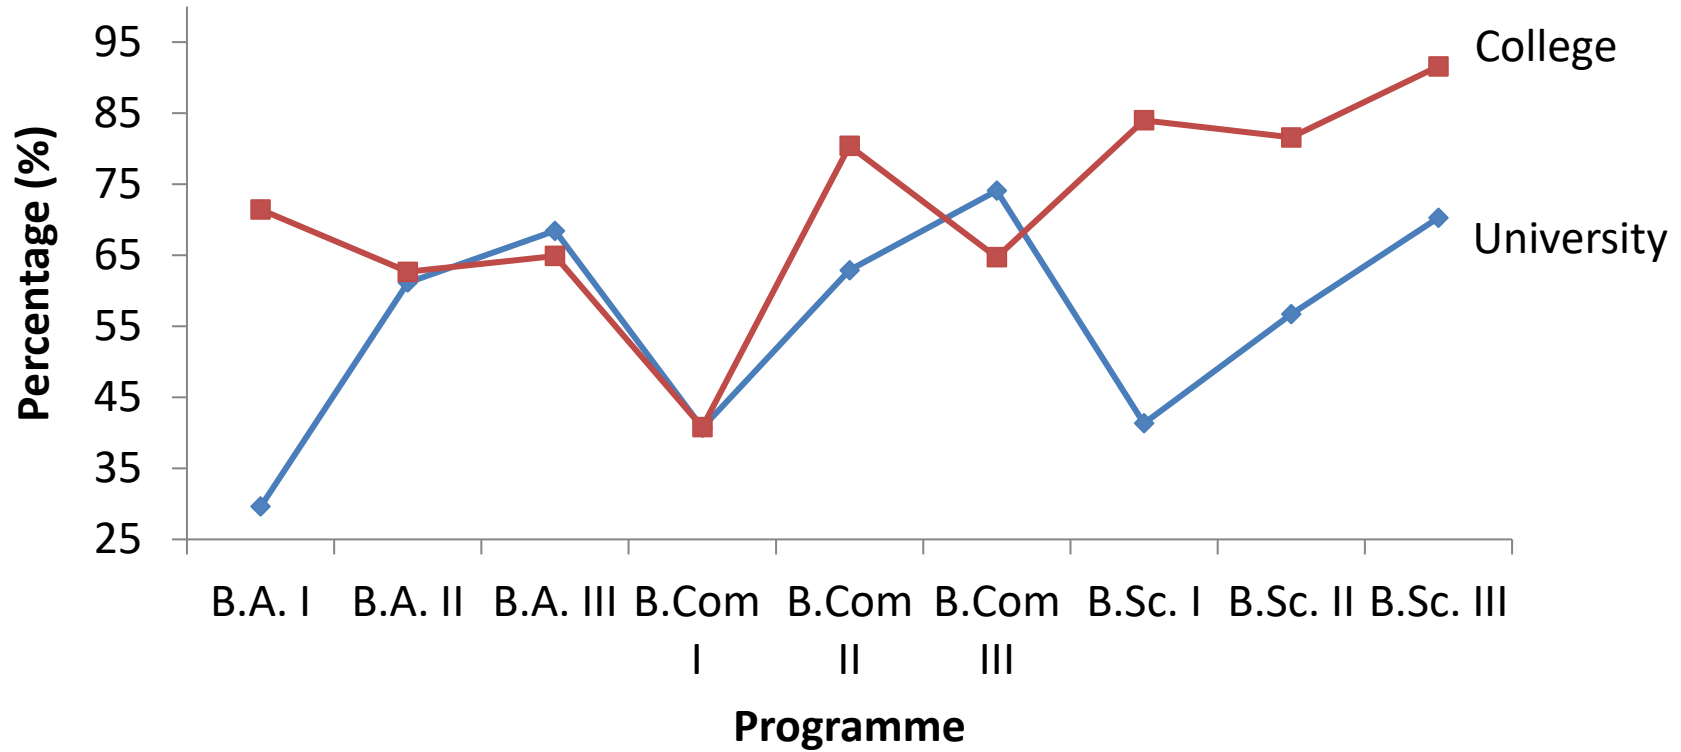

Result Analysis 2018-19

—◆— Pandit Ravishankar Shukla University, Raipur CG