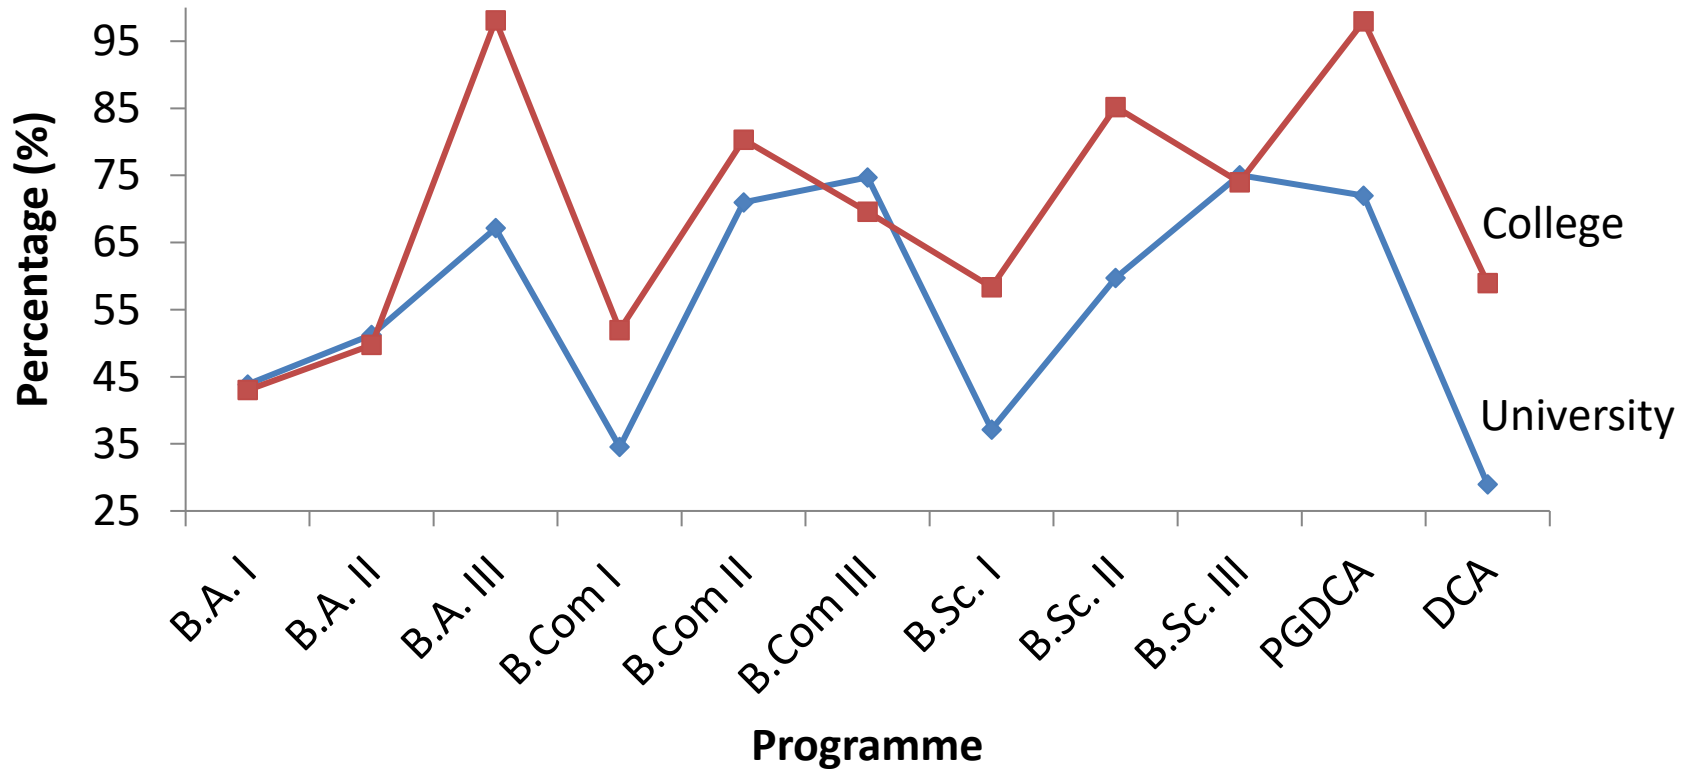

Result Analysis 2020-21

—◆— Pandit Ravishankar Shukla University, Raipur CG

—■— Shri Kuleshwar Mahadev Shashkiya Mahavidyalaya Gobra Nawapara Raipur CG.

Result Analysis 2019-20

—◆— Pandit Ravishankar Shukla University, Raipur CG

—■— Shri Kuleshwar Mahadev Shashkiya Mahavidyalaya Gobra Nawapara Raipur CG.

Result Analysis 2018-19

—◆— Pandit Ravishankar Shukla University, Raipur CG

Result Analysis 2017-18

—◆— Pandit Ravishankar Shukla University, Raipur CG