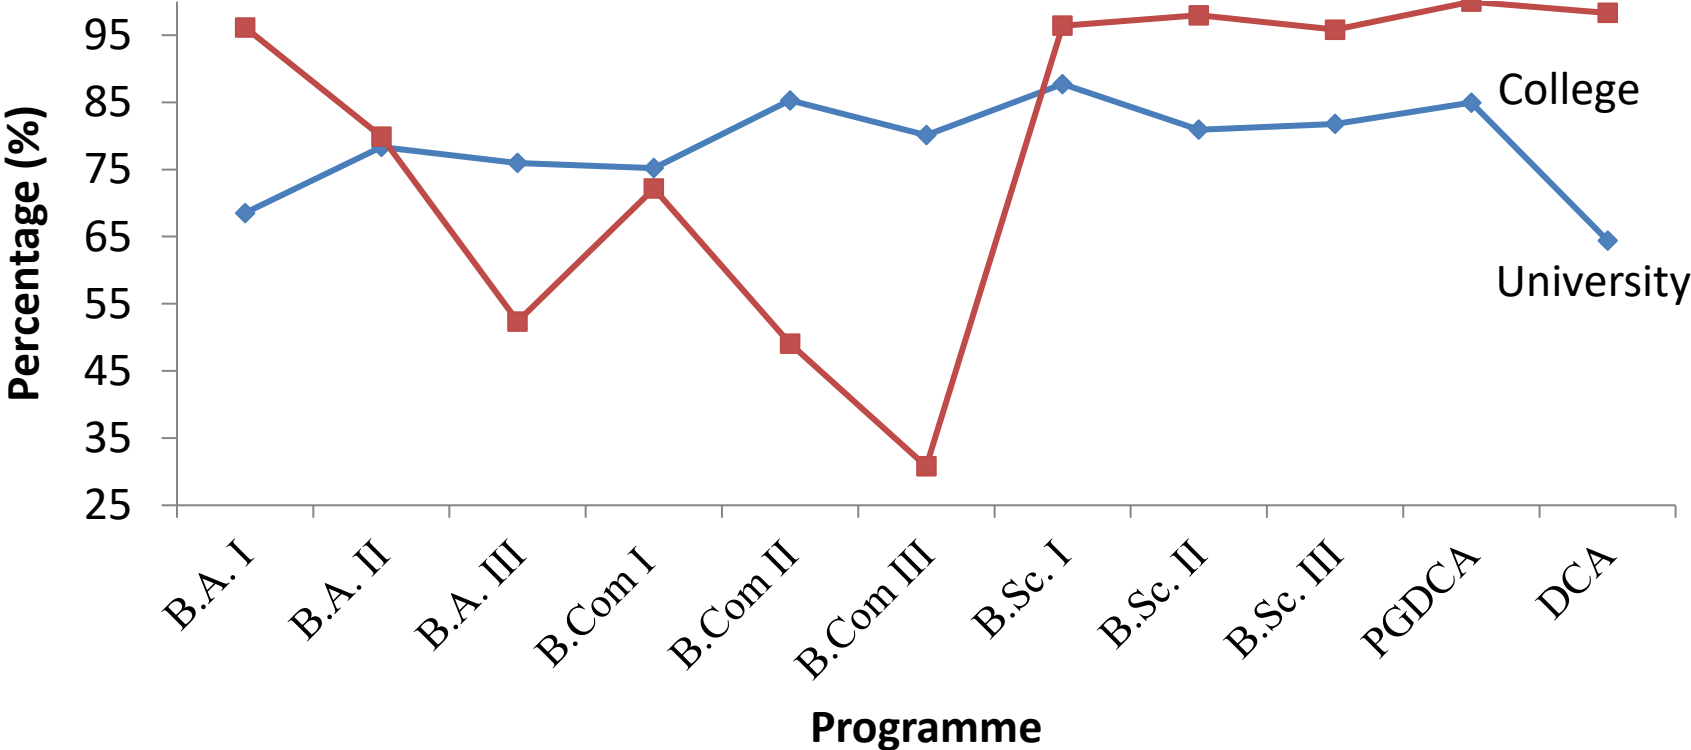

Result Analysis 2020-21

—◆— Pandit Ravishankar Shukla University, Raipur CG

—■— Shri Kuleshwar Mahadev Shashkiya Mahavidyalaya Gobra Nawapara Raipur CG.

Result Analysis 2019-20

—◆— Pandit Ravishankar Shukla University, Raipur CG

—■— Shri Kuleshwar Mahadev Shashkiya Mahavidyalaya Gobra Nawapara Raipur CG.

Result Analysis 2018-19

—◆— Pandit Ravishankar Shukla University, Raipur CG

Result Analysis 2017-18

—◆— Pandit Ravishankar Shukla University, Raipur CG