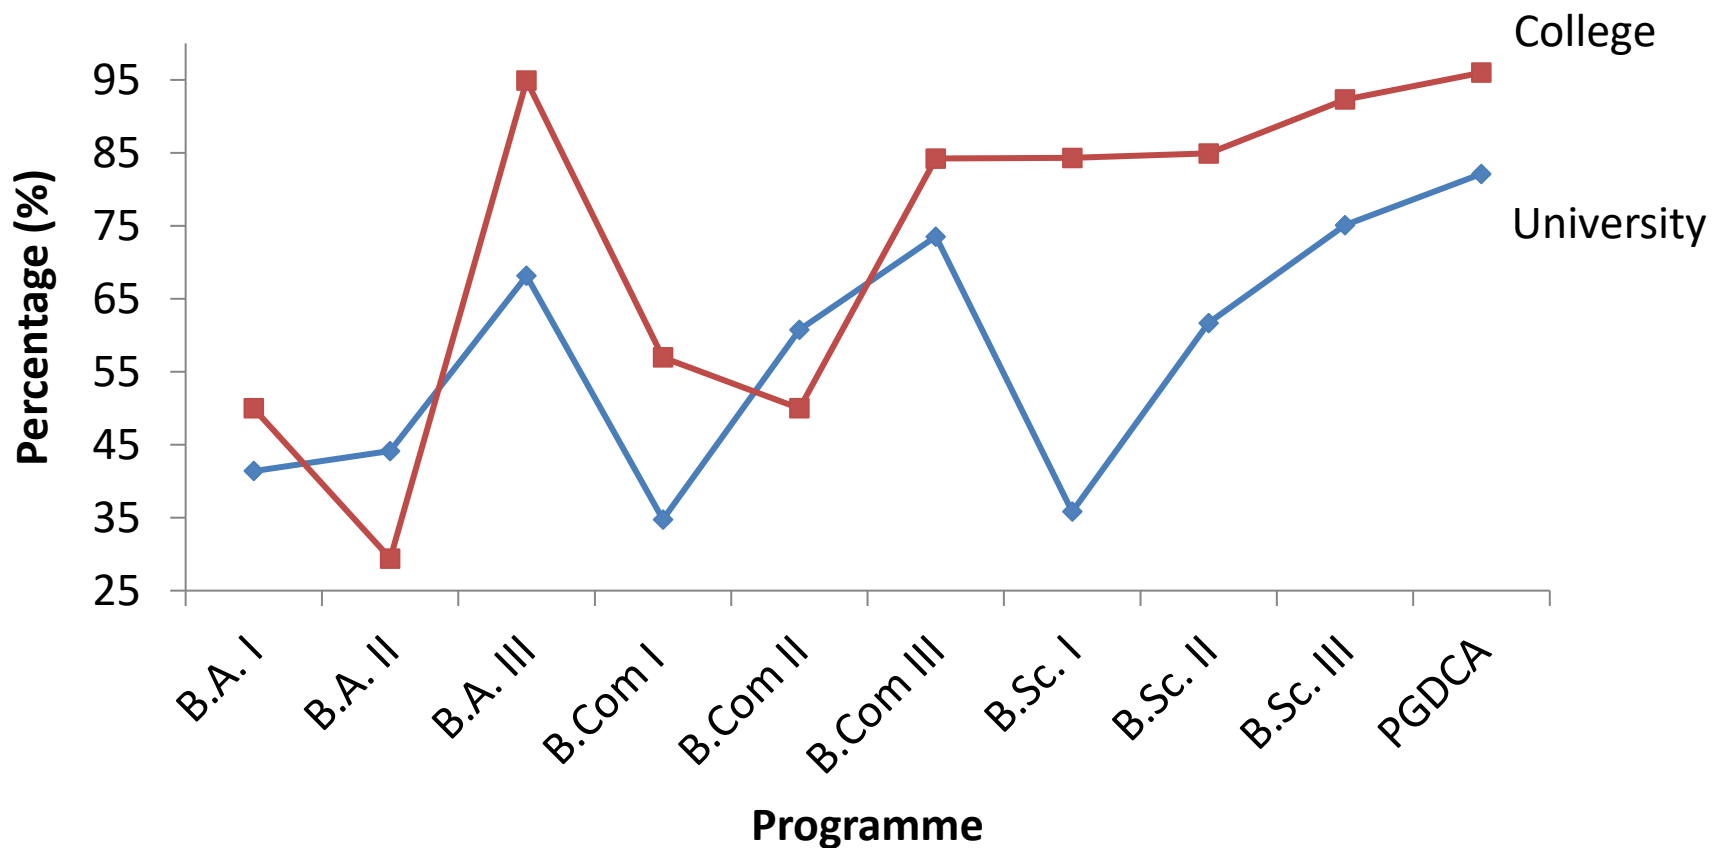

Result Analysis 2016-17

—◆— Pandit Ravishankar Shukla University, Raipur CG

—■— Shri Kuleshwar Mahadev Shashkiya Mahavidyalaya Gobra Nawapara Raipur CG.