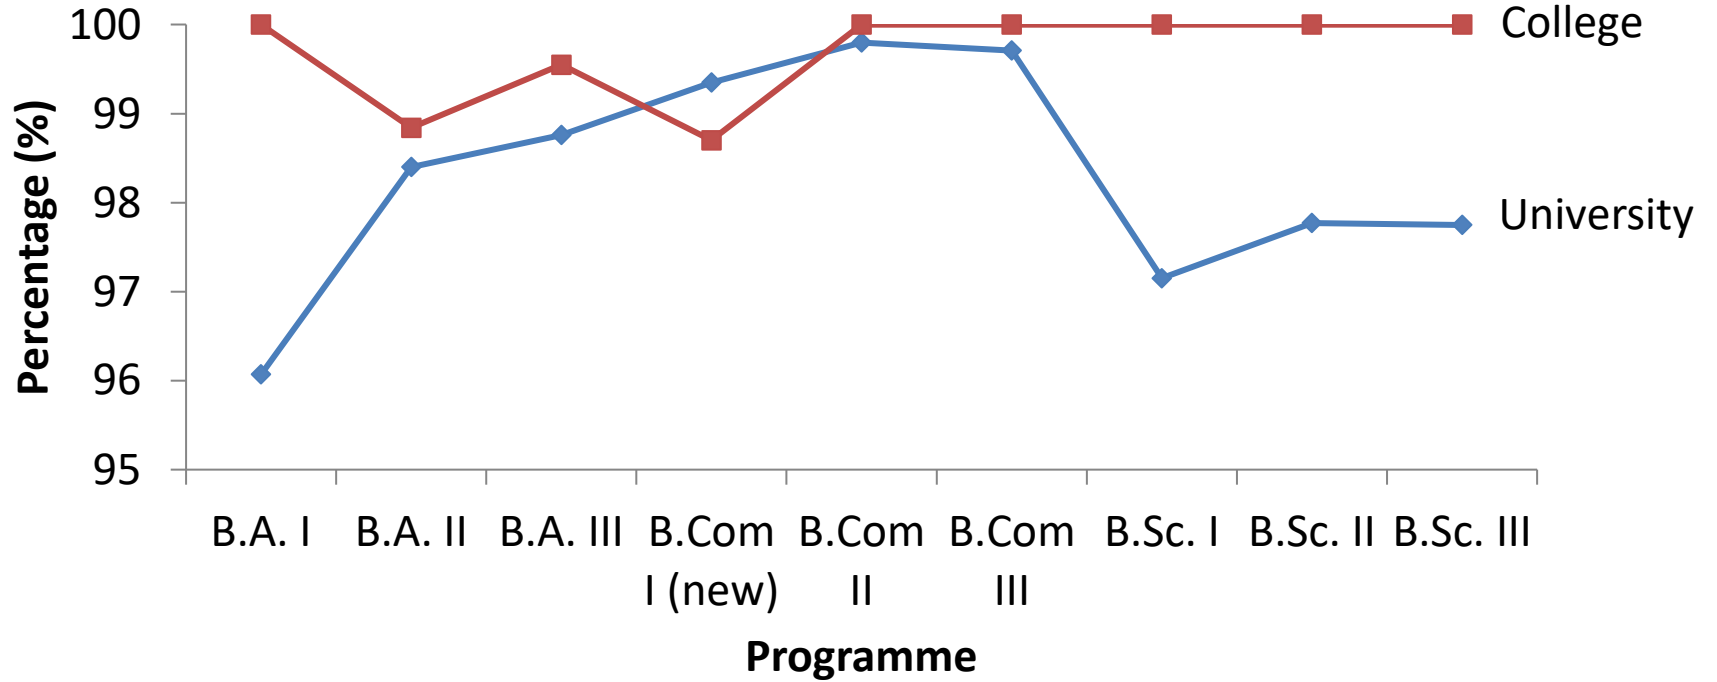

Result Analysis 2020-21

—◆— Pandit Ravishankar Shukla University, Raipur CG

—■— Shri Kuleshwar Mahadev Shashkiya Mahavidyalaya Gobra Nawapara Raipur CG.

Result Analysis 2019-20

—◆— Pandit Ravishankar Shukla University, Raipur CG